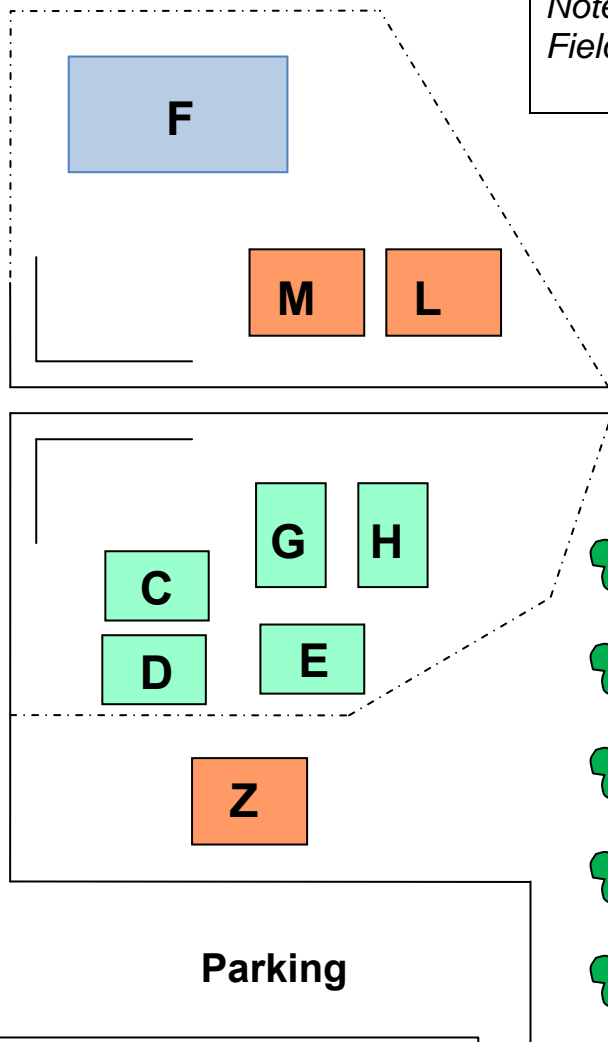

Corcoran Soccer Association—2017 Field Map

Note: This map is not to scale.
Field locations are approximate.

Additional parking is available by playground & Lions Field

Division	Fields
U06	A, B, C, D, E, G, H
U08	L, M, P, S, T, V, X, Z
U10	F, U, N
U12	R, Y
U14	Q

Address: 20300 Co. Rd. 50 (Rebecca Park Trail), Corcoran, MN 55340

County Road 50 (Rebecca Park Trail)