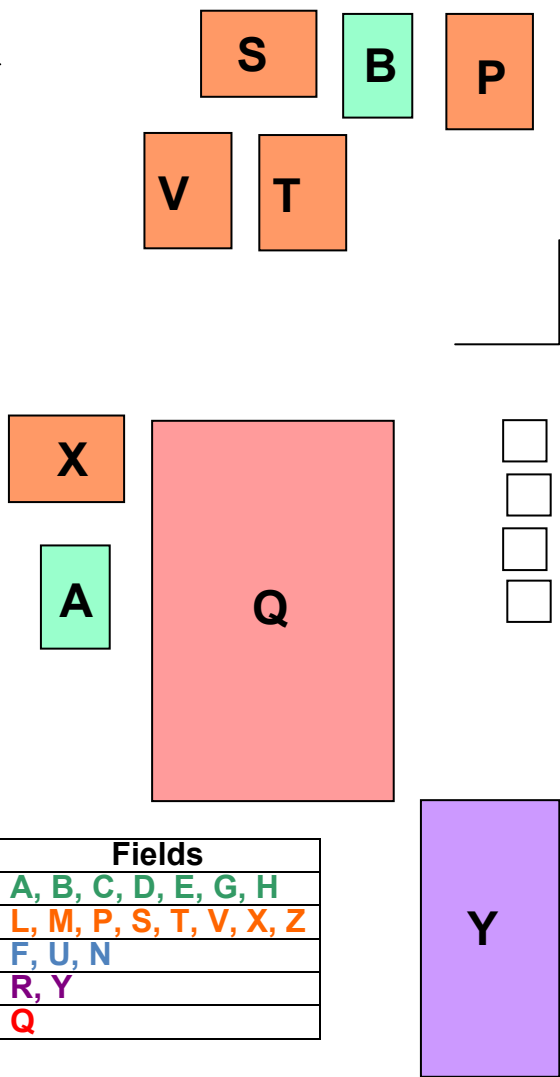

Corcoran Soccer Association—2017 Field Map

Note: This map is not to scale.
Field locations are approximate.

Additional parking is available by playground & Lions Field

Division	Fields
U06	A, B, C, D, E, G, H
U08	L, M, P, S, T, V, X, Z
U10	F, U, N
U12	R, Y
U14	Q

Address: 20300 Co. Rd. 50 (Rebecca Park Trail), Corcoran, MN 55340

County Road 50 (Rebecca Park Trail)