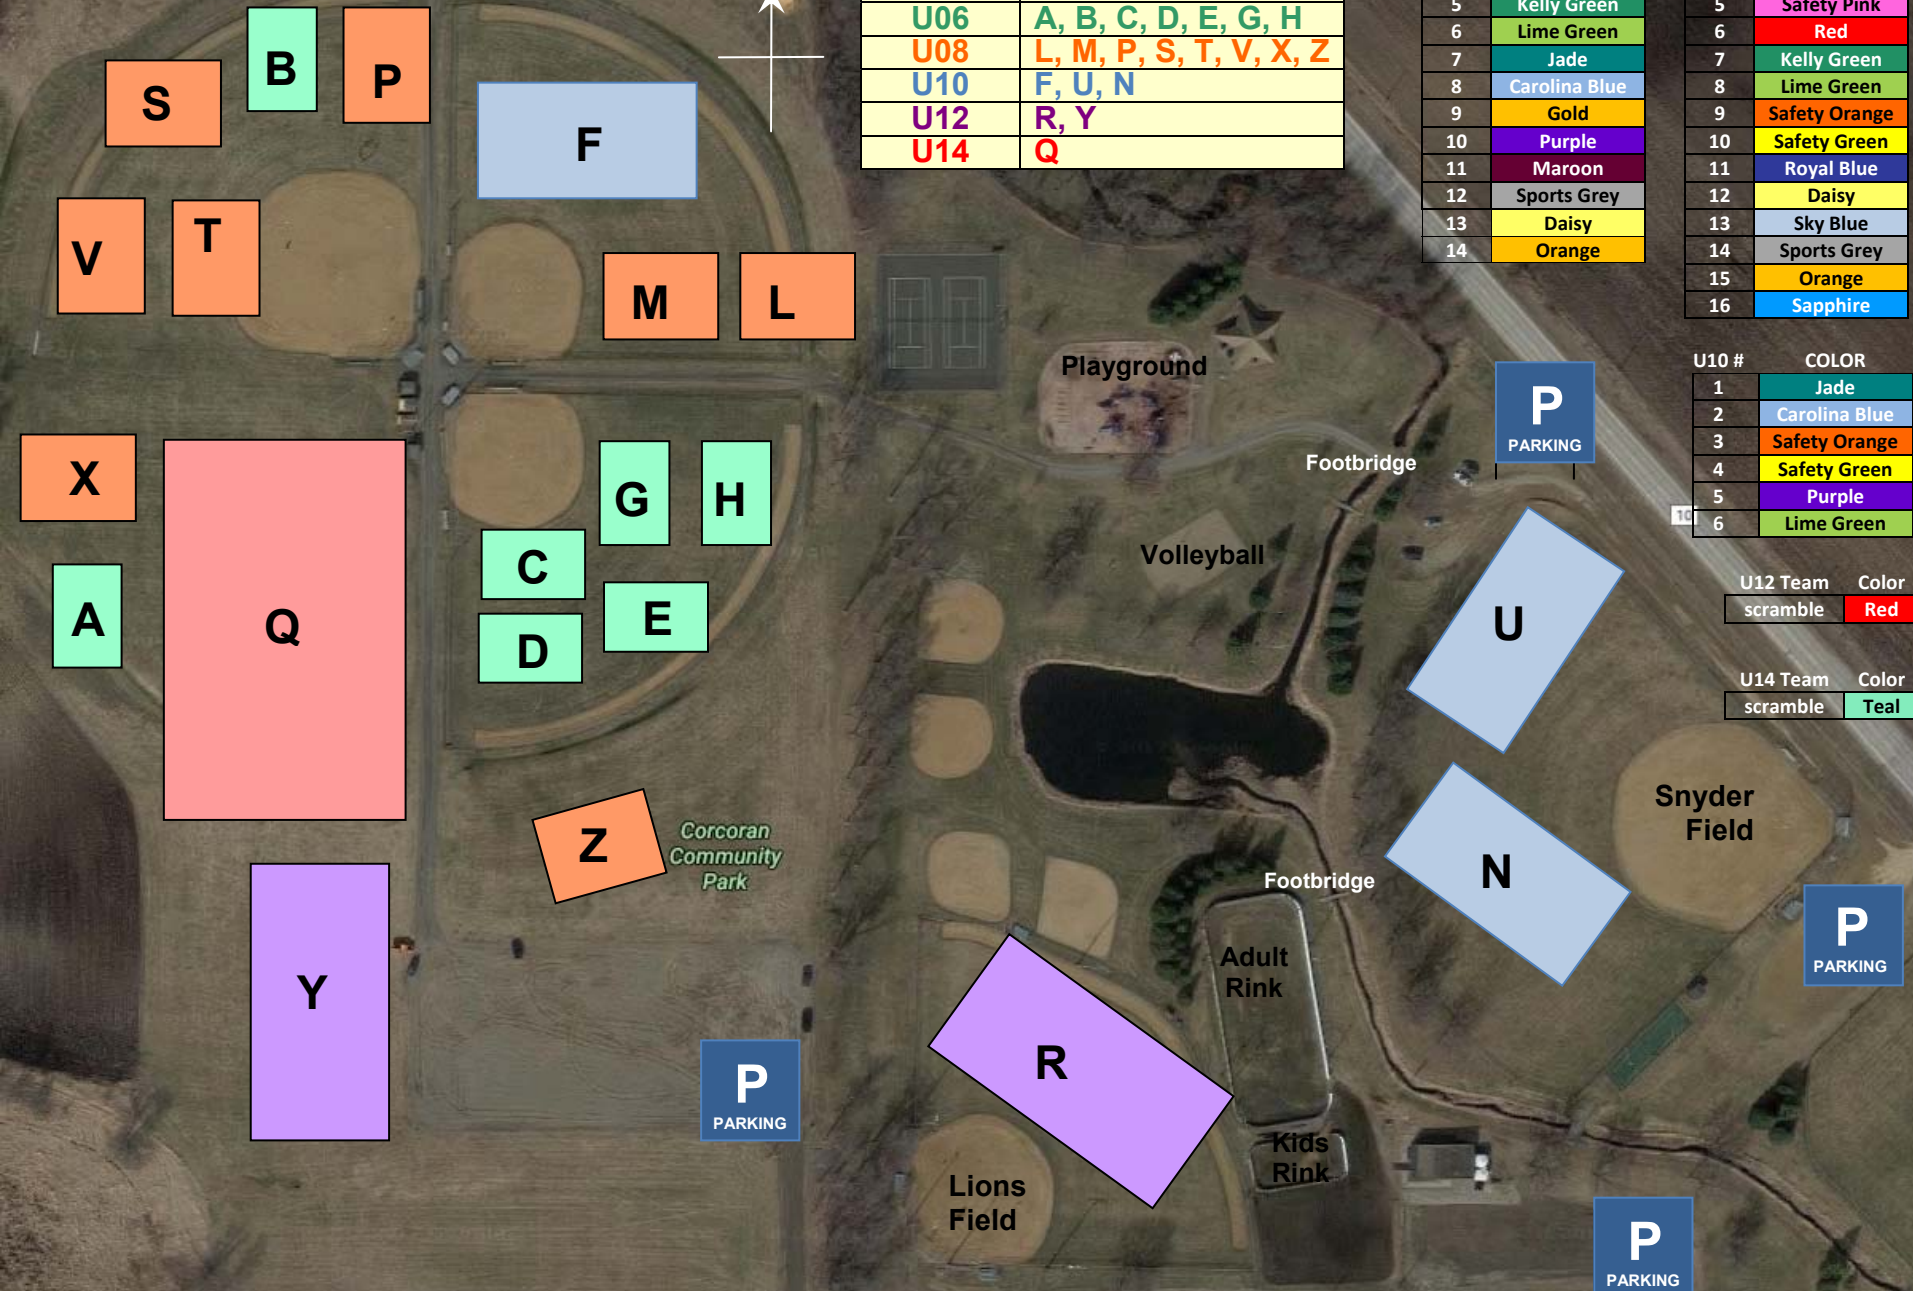

# Corcoran Soccer Association 2017 Field Map

North

Division	Fields
U06	A, B, C, D, E, G, H
U08	L, M, P, S, T, V, X, Z
U10	F, U, N
U12	R, Y
U14	Q

U6 #	COLOR
1	Safety Green
2	Safety Orange
3	Red
4	Royal Blue
5	Kelly Green
6	Lime Green
7	Jade
8	Carolina Blue
9	Gold
10	Purple
11	Maroon
12	Sports Grey
13	Daisy
14	Orange

U8 #	COLOR
1	Charcoal
2	Purple
3	Gold
4	Carolina Blue
5	Safety Pink
6	Red
7	Kelly Green
8	Lime Green
9	Safety Orange
10	Safety Green
11	Royal Blue
12	Daisy
13	Sky Blue
14	Sports Grey
15	Orange
16	Sapphire

U10 #	COLOR
1	Jade
2	Carolina Blue
3	Safety Orange
4	Safety Green
5	Purple
6	Lime Green

U12 Team	Color
scramble	Red

U14 Team	Color
scramble	Teal

Address: 20300 Co. Rd. 50 (Rebecca Park Trail), Corcoran, MN 55340